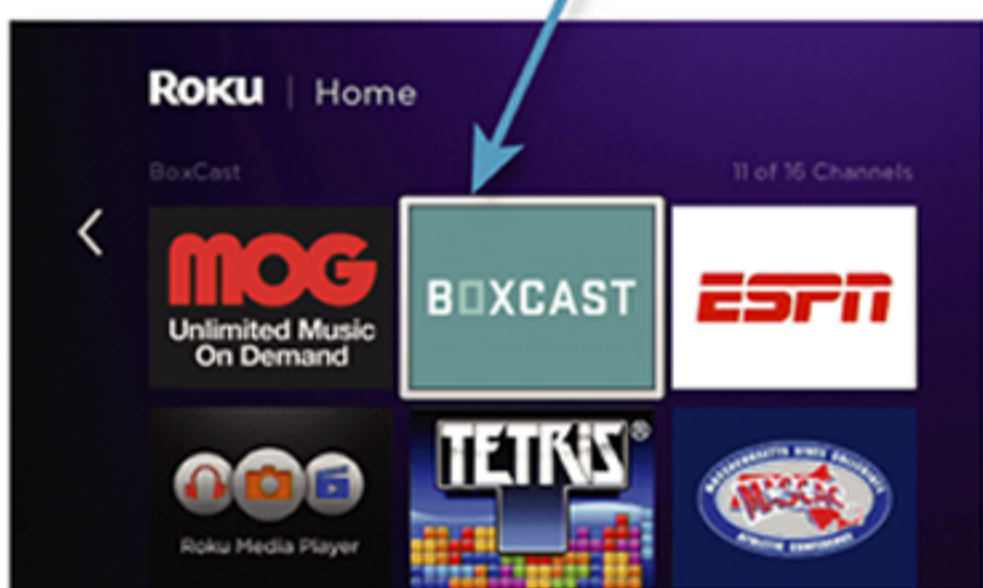

# WATCH THE 2020 GALA ON:

**ROKU**

amazon fireTV

Apple tv  
(Version 4.0)

1

Go to the Channel Store on Roku, the Apple App store on Apple TV, or the Amazon App store on your Amazon Fire Stick.

2

Search for the BoxCast App in the app store.

3

Search for "Emmy" in the BoxCast App.

4

Click on the Broadcast at 7pm on June 20th to begin watching the 2020 Gala.